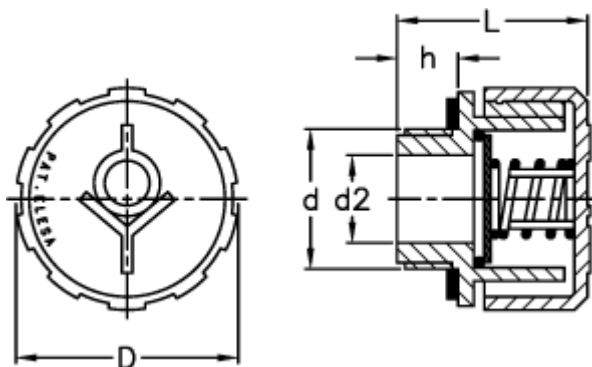

Data Sheet

Article number: 2311054686

Description: E+G Valve breather cap
SFV.3/4-100 mb

Measures

D = 42
d = G 3/4
d2 = 16
h = 11.5
L = 36.5